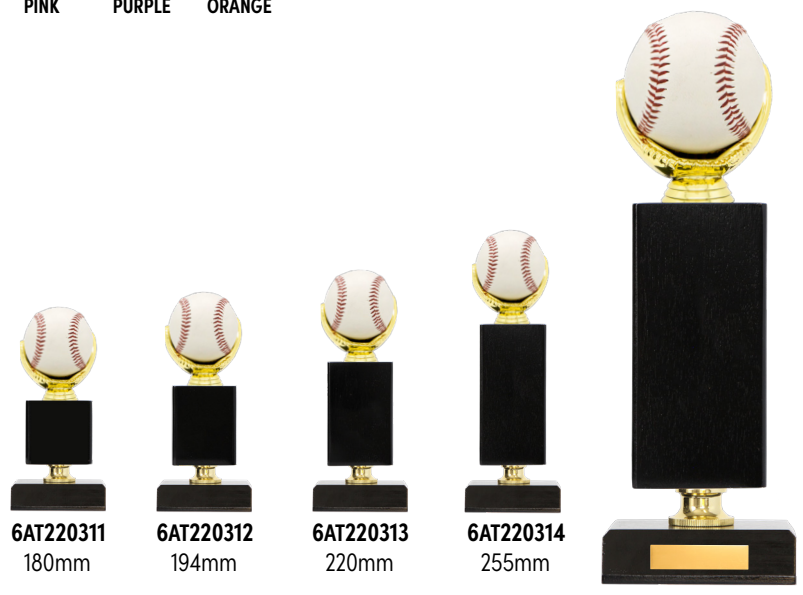

Individually Gift Boxed ■
6AT210201 25mm Holder

PR6J
150mm

PR6K
175mm

Baseball/Softball Female ■

6AT210202
135mm

6AT210203
150mm

6AT210204
175mm

■ Generic Holder

6AT210205
95mm

Ball Not Included

6AT210206
155mm

6AT210207
175mm

6AT210208
215mm

Generic Holder ■

Graphite Series also available in

MR9130G
D-50x40mm

MR9130S
D-50x40mm

MR9130B
D-50x40mm

Square Engraving Space 32x32mm

VSMR Case
80x80mm
MR9130G

Fits any MR9 Series Medal

M6130G
D-55mm

M6130S
D-55mm

M6130B
D-55mm

Fits any Sports Disc or Medal

M2130G
D-50mm

M2130S
D-50mm

M2130B
D-50mm

Square Engraving Space 32x32mm

VS52 Case
80x80mm
M2130G

Fits any 50mm Medal

- RIB - B
- RIB - BG
- RIB - BM
- RIB - BW
- RIB - DB
- RIB - DBG
- RIB - DBLB
- RIB - DBW
- RIB - G
- RIB - GT
- RIB - K
- RIB - KG
- RIB - KW
- RIB - LB
- RIB - LBW
- RIB - M
- RIB - MG
- RIB - MLB
- RIB - MW
- RIB - N
- RIB - NG
- RIB - NRG
- RIB - NW
- RIB - P
- RIB - PINK
- RIB - R
- RIB - RB
- RIB - RBG
- RIB - RGK
- RIB - RK
- RIB - RW
- RIB - RWB
- RIB - RWK
- RIB - RY
- RIB - SB
- RIB - SG
- RIB - SS
- RIB - T
- RIB - W
- RIB - AUST
- RIB - SPORT
- RIB - RAIN
- RIB - STAR